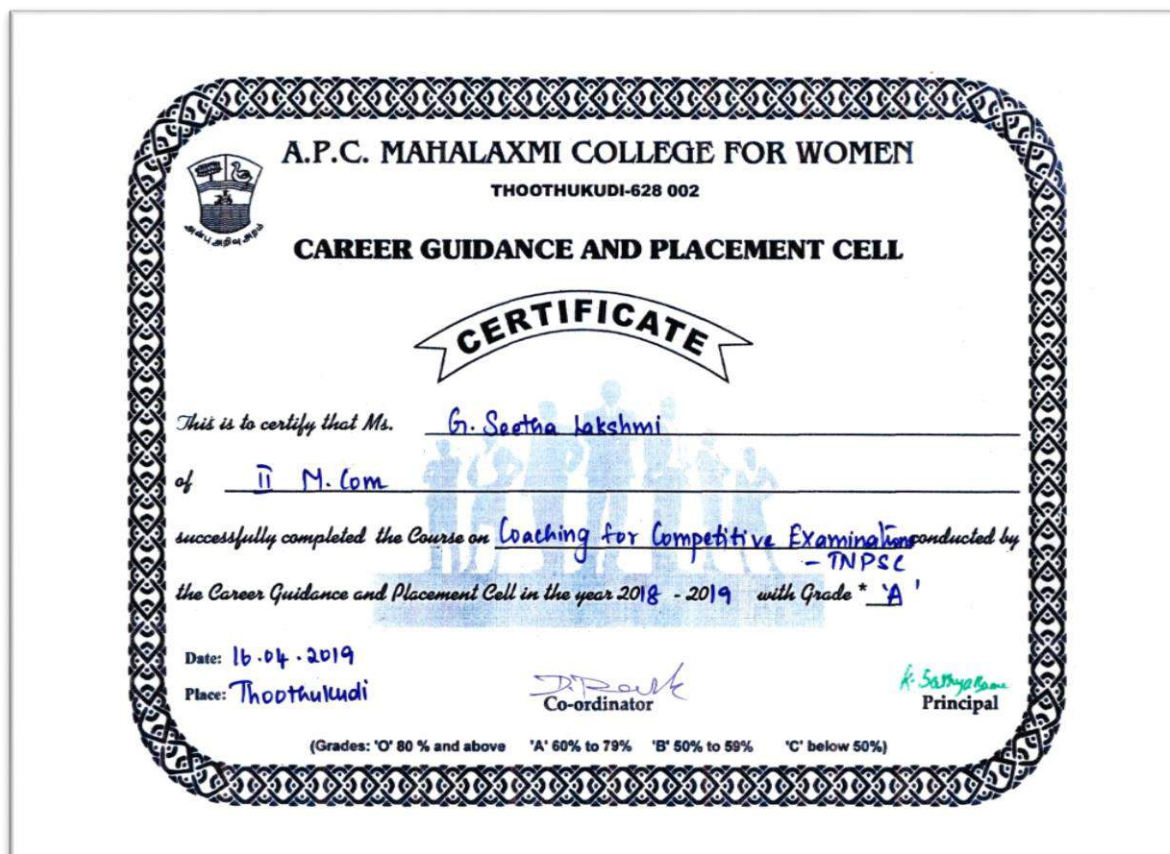

Certificate

List of Participants

List of Participants – Coaching for Competitive Examinations – TNPSC - 18.06.2018

S.No.	Name of the Student	Name of the Student	Year & Major
1.	AISHWARYA S	20162011504101	III B.Sc Chemistry
2.	ANUSHIA S	20162011504102	III B.Sc Chemistry
3.	ANUSIYA DEVI C	20162011504103	III B.Sc Chemistry
4.	ARASALAKSHMI K	20162011504104	III B.Sc Chemistry
5.	ARCHANA S	20162011504105	III B.Sc Chemistry
6.	BHUVANESHWARI G	20162011504106	III B.Sc Chemistry
7.	DHANALAKSHMI M	20162011504107	III B.Sc Chemistry
8.	DIVYA DEVI P J	20162011504108	III B.Sc Chemistry
9.	ESAKKI RANI M	20162011504109	III B.Sc Chemistry
10.	KALIYAMMAL A	20162011504110	III B.Sc Chemistry
11.	KARPAGA DEEPA A	20162011504111	III B.Sc Chemistry
12.	KAVITHA P.M.	20162011504112	III B.Sc Chemistry
13.	KRISHNAPRIYA K	20162011504113	III B.Sc Chemistry
14.	KRISHNAVALLI K	20162011504114	III B.Sc Chemistry
15.	MARIAMMAL M	20162011504115	III B.Sc Chemistry
16.	MUTHUPETCHI S	20162011504116	III B.Sc Chemistry
17.	NANDHINI M	20162011504117	III B.Sc Chemistry
18.	NANTHINI K	20162011504118	III B.Sc Chemistry
19.	PARVATHI B	20162011504119	III B.Sc Chemistry
20.	PAULINSANTHA S	20162011504120	III B.Sc Chemistry
21.	PAVITHRA M	20162011504121	III B.Sc Chemistry
22.	POO ANUSHIYA M	20162011504122	III B.Sc Chemistry
23.	PRABHAVATHI J	20162011504123	III B.Sc Chemistry
24.	RAMANI @ RAJALAKSHMI P	20162011504124	III B.Sc Chemistry
25.	RAMYA S	20162011504125	III B.Sc Chemistry
26.	SANTHIYA (13.12.1998) S	20162011504126	III B.Sc Chemistry
27.	SANTHIYA (26.04.1999) S	20162011504127	III B.Sc Chemistry
28.	SARANYA S	20162011504128	III B.Sc Chemistry
29.	SARANYA M	20162011504129	III B.Sc Chemistry
30.	SARANYA DEVI P	20162011504130	III B.Sc Chemistry
31.	SATHYA H	20162011504131	III B.Sc Chemistry
32.	SHAFIRA E	20162011504132	III B.Sc Chemistry
33.	SIVA DURGA M	20162011504133	III B.Sc Chemistry
34.	SUBBU LAKSHMI P	20162011504134	III B.Sc Chemistry
35.	SUBHASHINI V	20162011504135	III B.Sc Chemistry
36.	SUTHALAKSHMI Y	20162011504136	III B.Sc Chemistry
37.	VIDYA R	20162011504137	III B.Sc Chemistry
38.	VIJAYABABY V	20162011504138	III B.Sc Chemistry
39.	VISALATCHI C	20162011504139	III B.Sc Chemistry

K. Sathya Bama
PRINCIPAL
A.P.C. Mahalaxmi College For Women
THOOTHUKUDI-2.